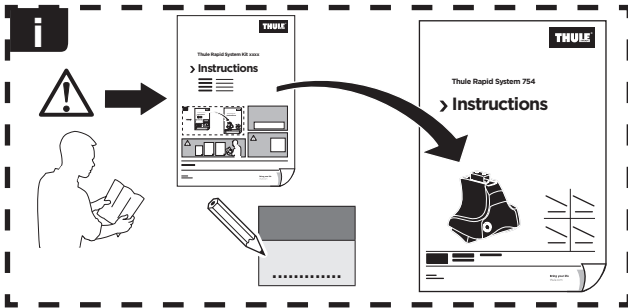

Thule Rapid System Kit 1440

> Instructions

TOYOTA Auris, 5-dr Hatchback, 06-12

TOYOTA Corolla, 5-dr Hatchback, 06-12 (Australia)

ISO 11154-E