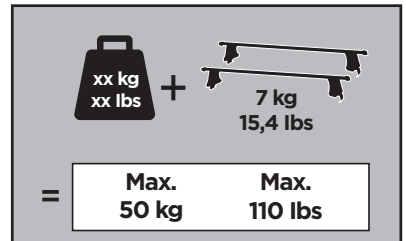

Thule Rapid System Kit 1440

> Instructions

TOYOTA Auris, 5-dr Hatchback, 06-12

TOYOTA Corolla, 5-dr Hatchback, 06-12 (Australia)

ISO 11154-E